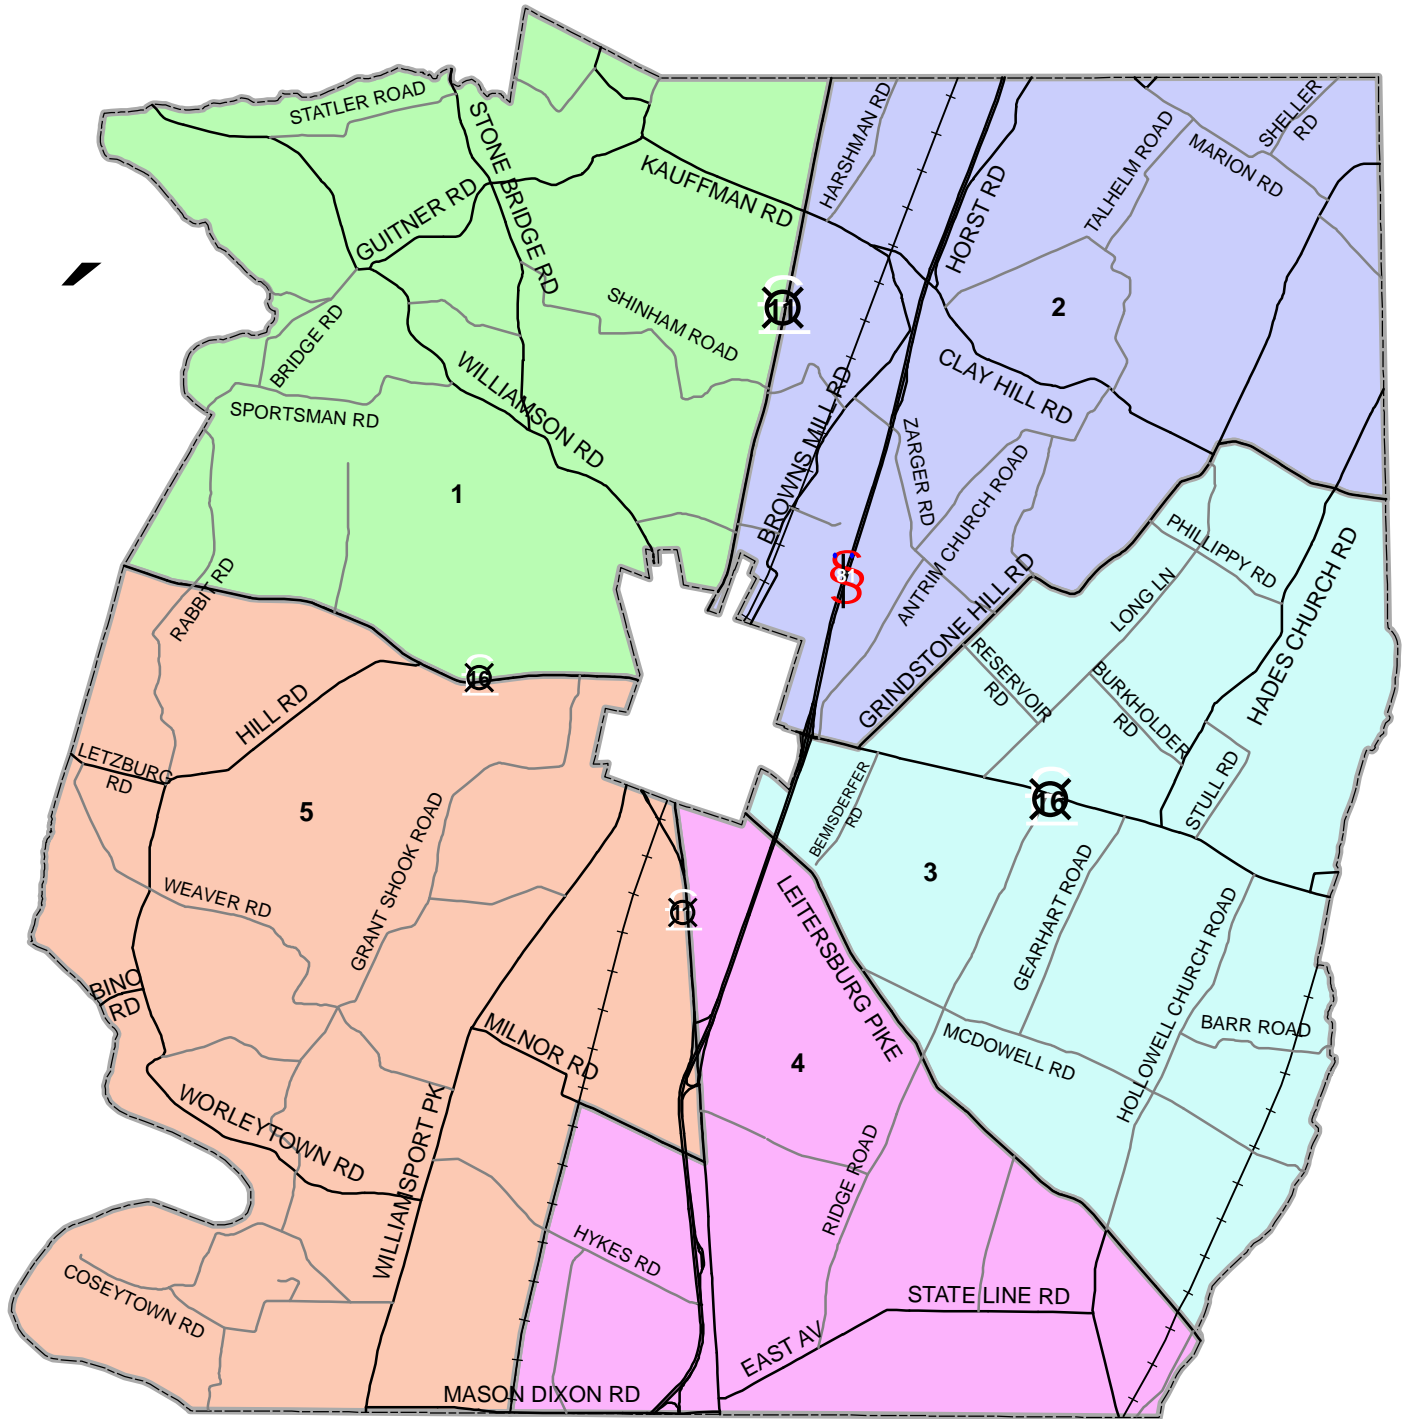

# Antrim Township, Franklin County Voting Wards

Map Source: Franklin County Planning Department, October 2009

Data Source: Pennsylvania Department of Transportation

Any questions regarding the data contained in this map should be directed to the Franklin County Voter Registration Department.