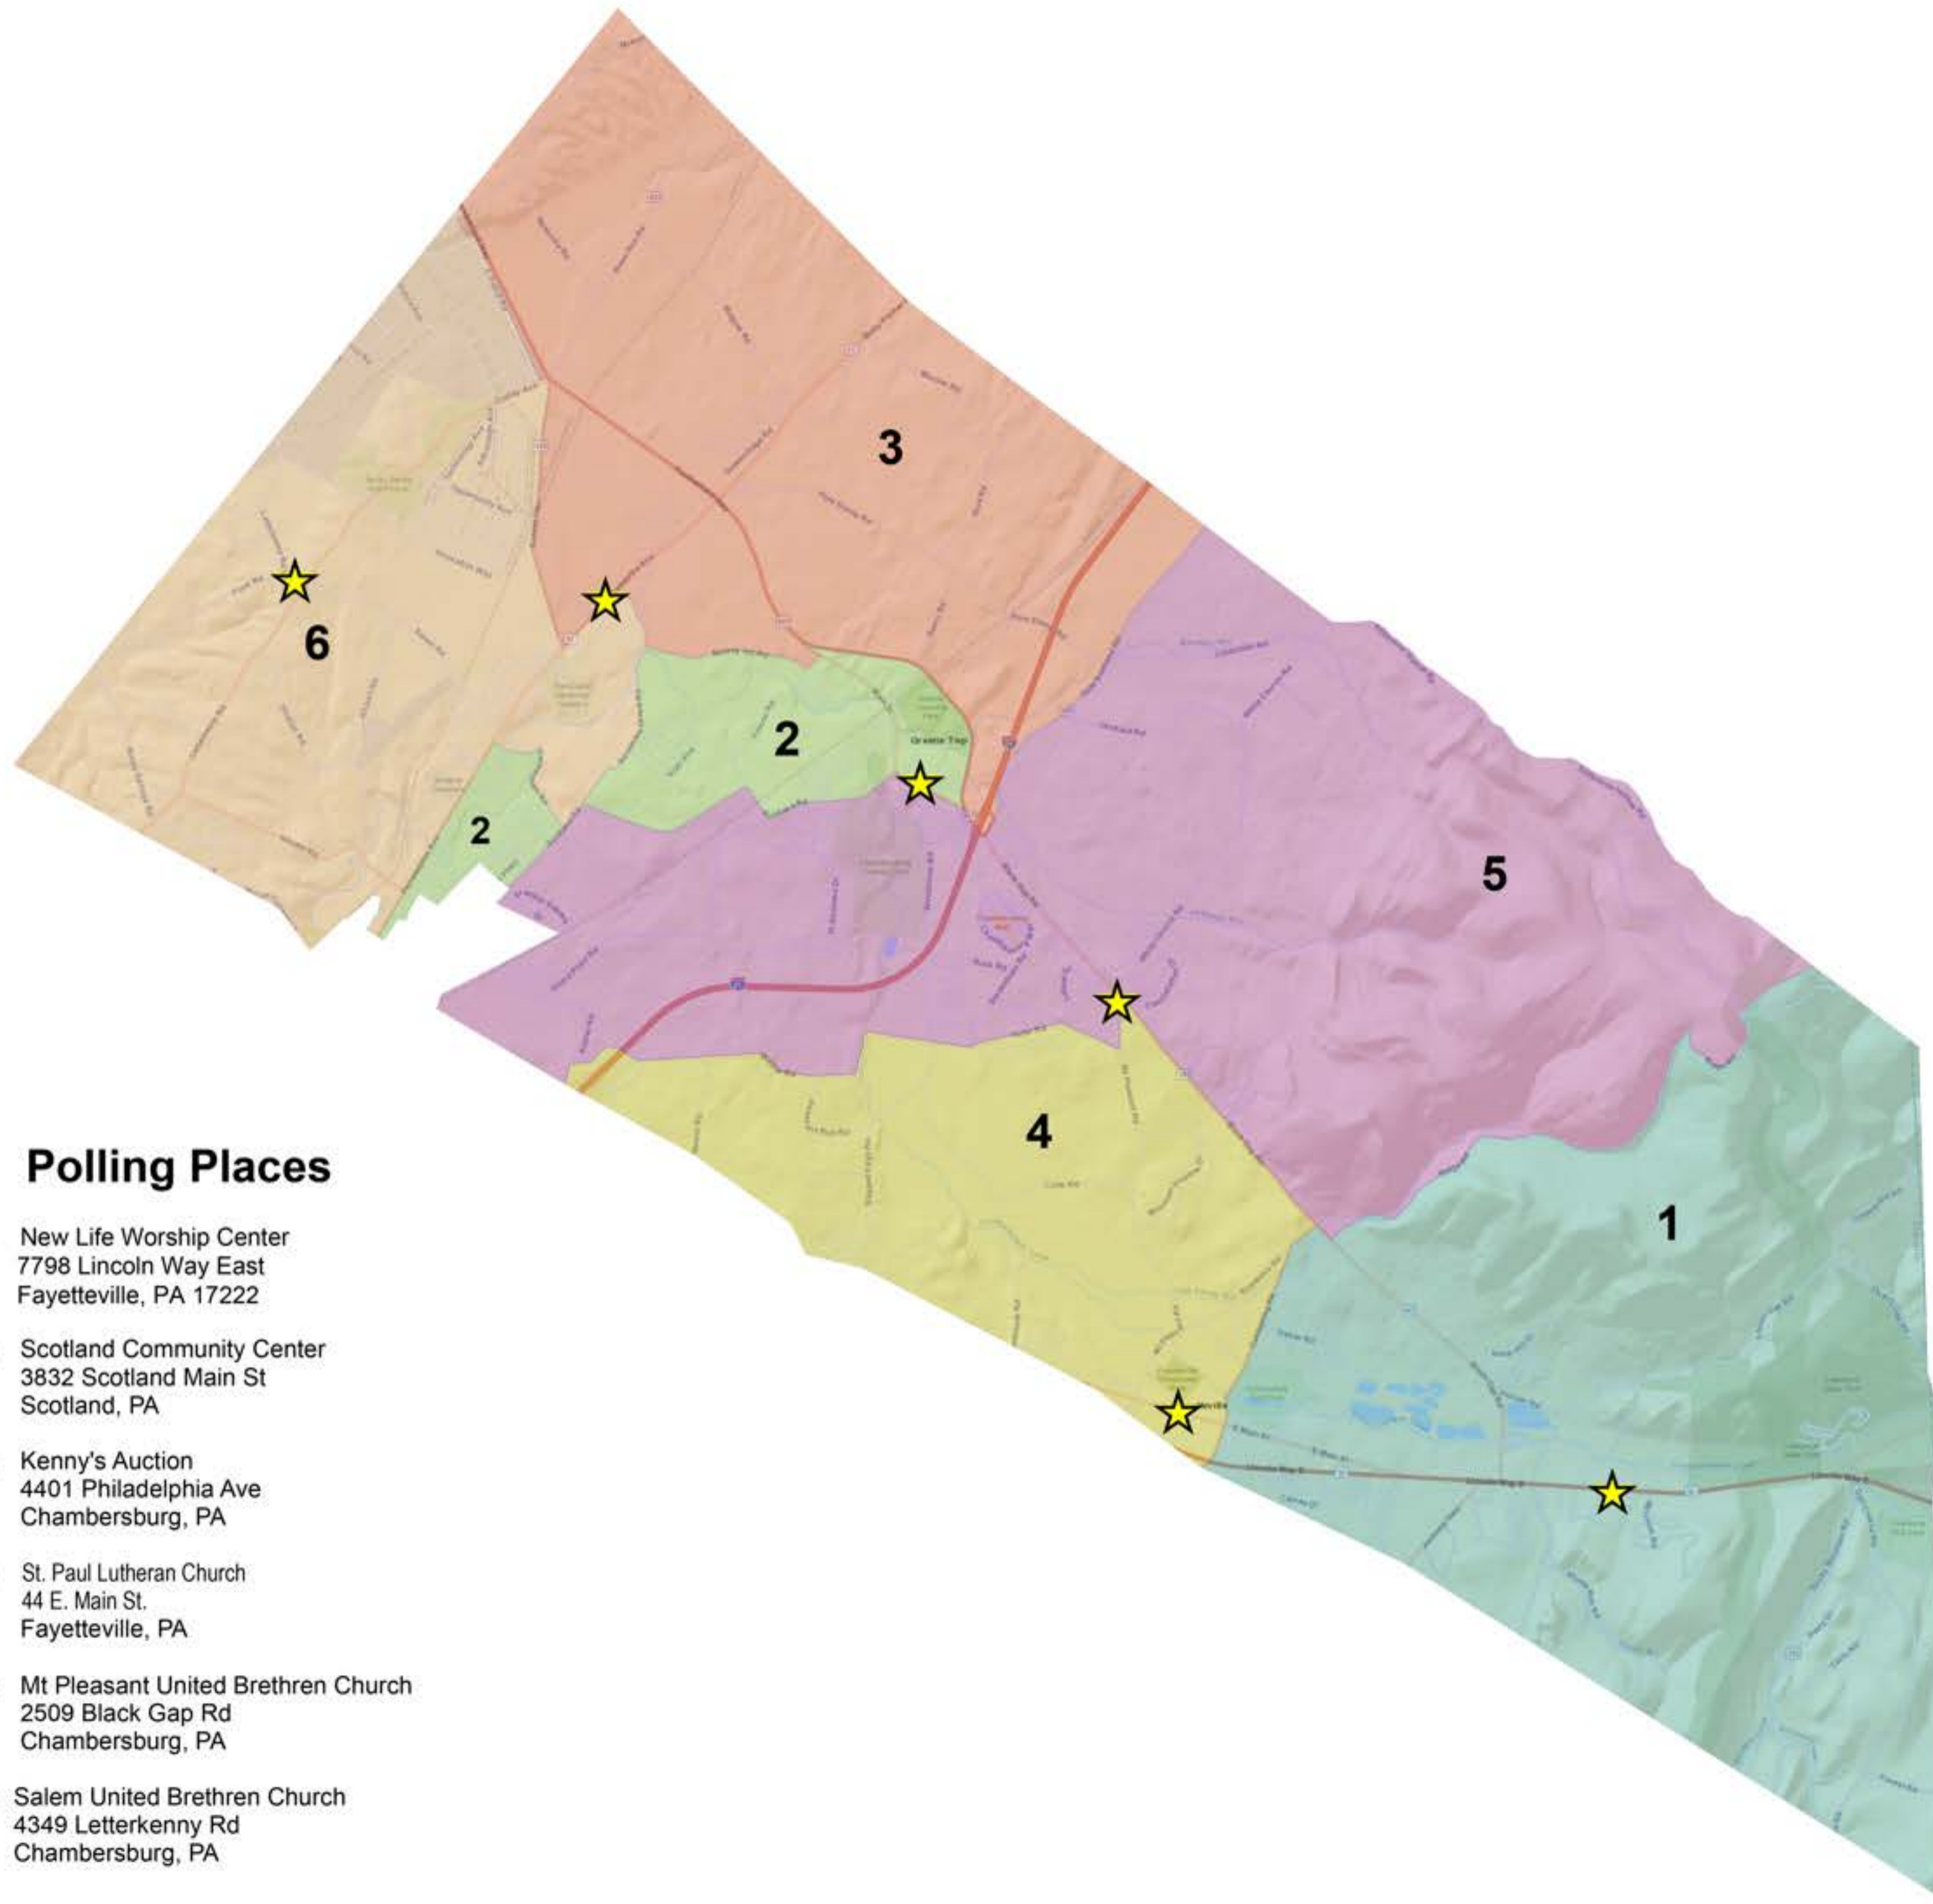

2019

Election Precinct Map

TOWNSHIP OF
GREENE
WITHIN THE COUNTY OF
FRANKLIN
PENNSYLVANIA

PREPARED UNDER THE COLLABORATIVE DIRECTION OF THE
COUNTY OF FRANKLIN
VOTER REGISTRATION OFFICE
&
GIS DEPARTMENT

1:48,000

COUNTY LOCATOR

MUNICIPALITY LOCATOR

Polling Places

Ward 1

Ward 2

Ward 3

Ward 4

Ward 5

Ward 6

Polling Places

- Precinct 1: New Life Worship Center
  7798 Lincoln Way East
  Fayetteville, PA 17222
- Precinct 2: Scotland Community Center
  3832 Scotland Main St
  Scotland, PA
- Precinct 3: Kenny's Auction
  4401 Philadelphia Ave
  Chambersburg, PA
- Precinct 4: St. Paul Lutheran Church
  44 E. Main St.
  Fayetteville, PA
- Precinct 5: Mt Pleasant United Brethren Church
  2509 Black Gap Rd
  Chambersburg, PA
- Precinct 6: Salem United Brethren Church
  4349 Letterkenny Rd
  Chambersburg, PA